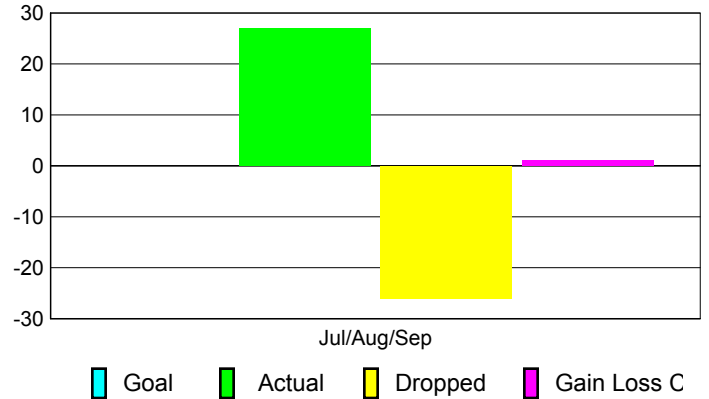

Membership Results 2010-2011

Goal, New, Dropped, Gain/Loss